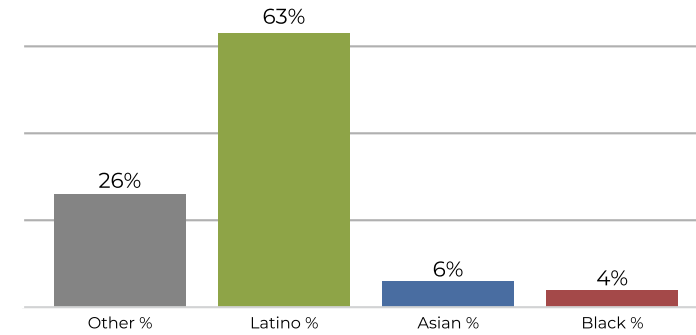

District 6

2020 Census

Citizen Voting Age Population

| Population | Deviation | Deviation % | Other | Other % | Latino | Latino % | Asian | Asian % | Black | Black % |
|------------|------------|--------------|-------------|---------------|------------|--------------|------------|--------------|-------|---------|
| 144,414 | 2,129 | 1.5% | 21,245 | 14.7% | 107,749 | 74.6% | 9,948 | 6.9% | 5,472 | 3.8% |
| Total CVAP | Other CVAP | Other CVAP % | Latino CVAP | Latino CVAP % | Asian CVAP | Asian CVAP % | Black CVAP | Black CVAP % | | |
| 65,212 | 16,987 | 26.0% | 41,159 | 63.1% | 3,937 | 6.0% | 3,129 | 4.8% | | |