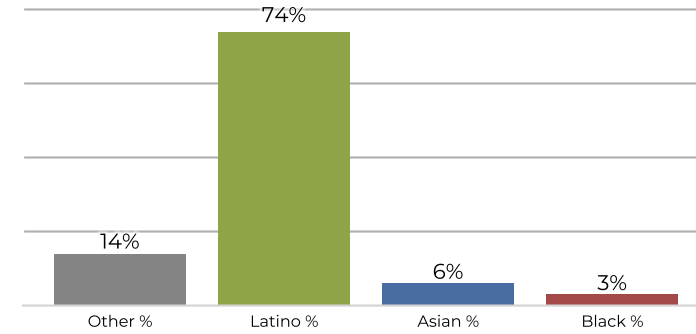

District 6

2020 Census

Citizen Voting Age Population

| Population | Deviation | Deviation % | Other | Other % | Latino | Latino % | Asian | Asian % | Black | Black % |
|------------|------------|--------------|-------------|---------------|------------|--------------|------------|--------------|-------|---------|
| 144,414 | 2,129 | 1.5% | 21,245 | 14.7% | 107,749 | 74.6% | 9,948 | 6.9% | 5,472 | 3.8% |
| Total CVAP | Other CVAP | Other CVAP % | Latino CVAP | Latino CVAP % | Asian CVAP | Asian CVAP % | Black CVAP | Black CVAP % | | |
| 65,212 | 16,987 | 26.0% | 41,159 | 63.1% | 3,937 | 6.0% | 3,129 | 4.8% | | |